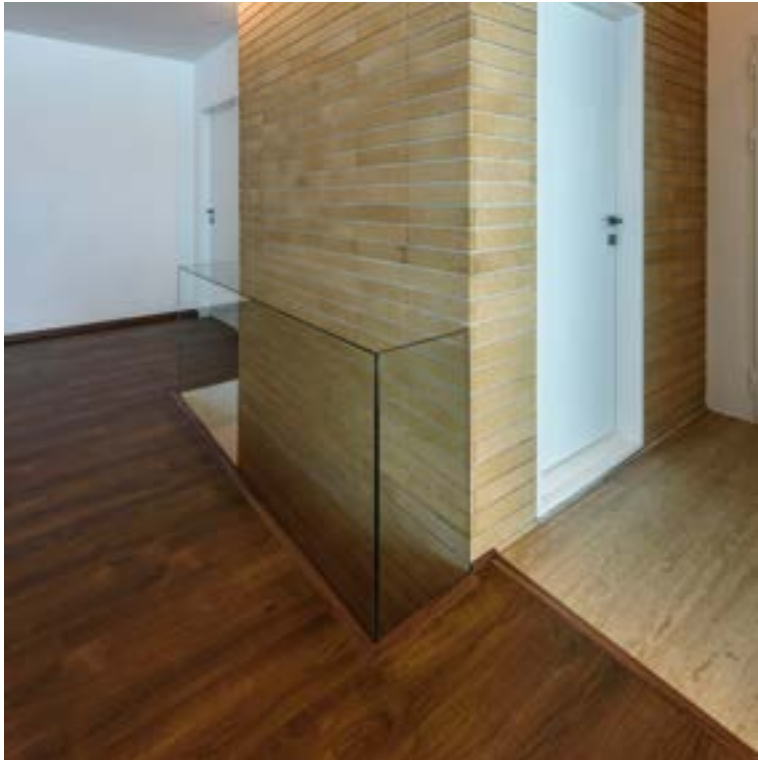

WINIFAR

flawless finishing

Project Name: Ghorveh building

Product: Berryalloc laminate

Architect : Reza Najafyan

Rena Design

info
[@vanitar.com](mailto:info@vanitar.com)