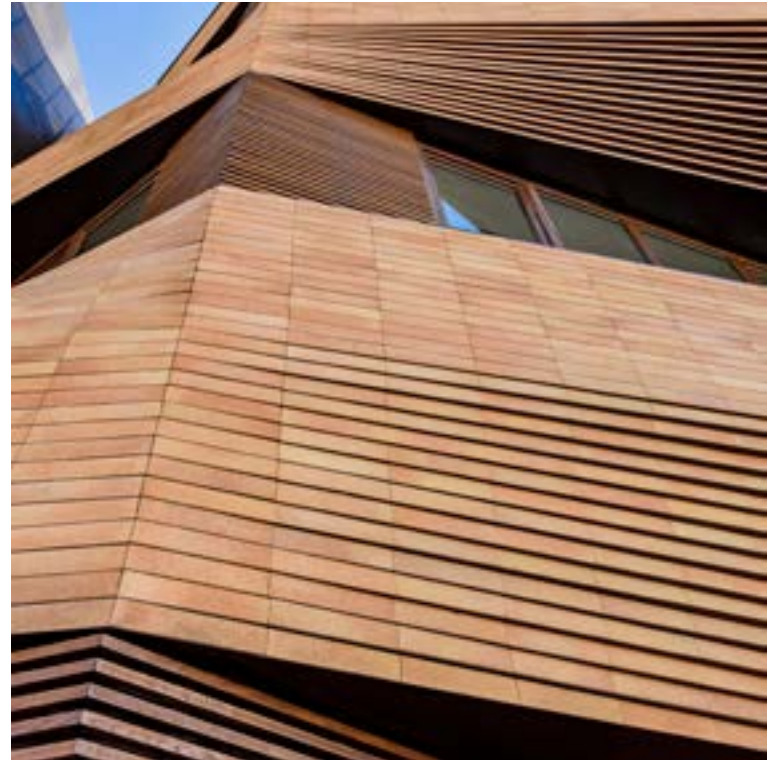

WINIFAR

flawless finishing

Project Name: Ghorveh building

Product: Berryalloc laminate

Architect : Reza Najafyan

Rena Design

info
[@vanitar.com](mailto:info@vanitar.com)