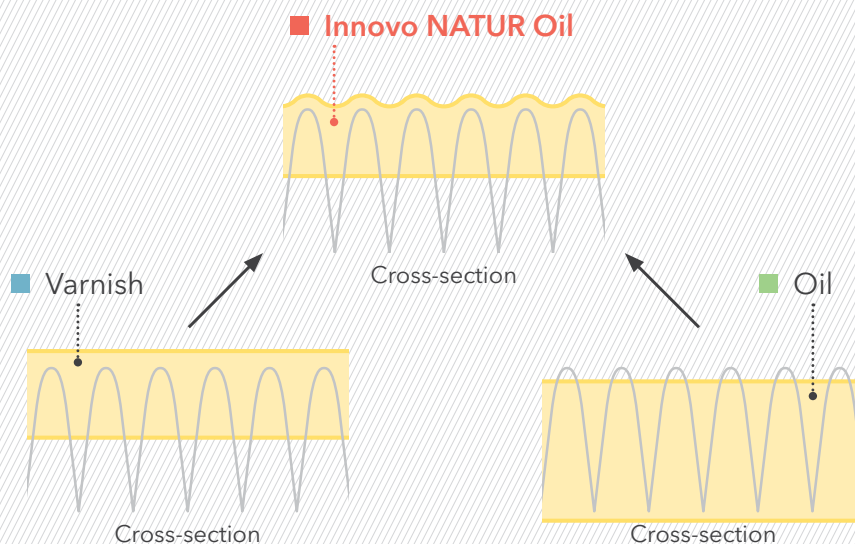

Uncover the innovative genius of tilo in two special collections:

- **PURISTICO 170**
- **MARCANTO 170**

You will also find our Innovo NATUR Oil surface in the showrooms of our partners - look out for this symbol:

Here's a comparison of the surface cross-sections:

- The varnish creates a sealed protective film over the surface of the wood to provide the best possible protection against damage.
- Oil penetrates into the pores in the wood, creating a natural appearance where the pores predominate.
- The Innovo NATUR Oil surface penetrates into the pores in the wood and at the same times creates a sealed film over the surface, making it extremely hard-wearing while retaining its natural appearance.