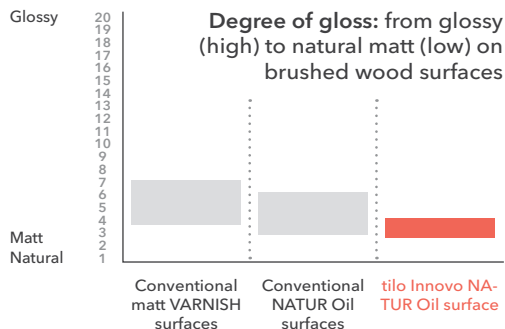

Here's a comparison of the surface cross-sections:

- The varnish creates a sealed protective film over the surface of the wood to provide the best possible protection against damage.
- Oil penetrates into the pores in the wood, creating a natural appearance where the pores predominate.
- The Innovo NATUR Oil surface penetrates into the pores in the wood and at the same times creates a sealed film over the surface, making it extremely hard-wearing while retaining its natural appearance.

# Advantages

## Elegant matt finish

The Innovo NATUR Oil on your floor is not visible. The grain is clearly emphasised, the surface remains matt and natural. Compared with conventional matt varnishes and NATUR oils, the degree of gloss of our surface has to be seen to be believed.

## Hard-wearing

Innovo NATUR Oil forms a deep, protective layer. The floor becomes more resilient and exhibits a high degree of resistance to scratches, scuffing and abrasion.