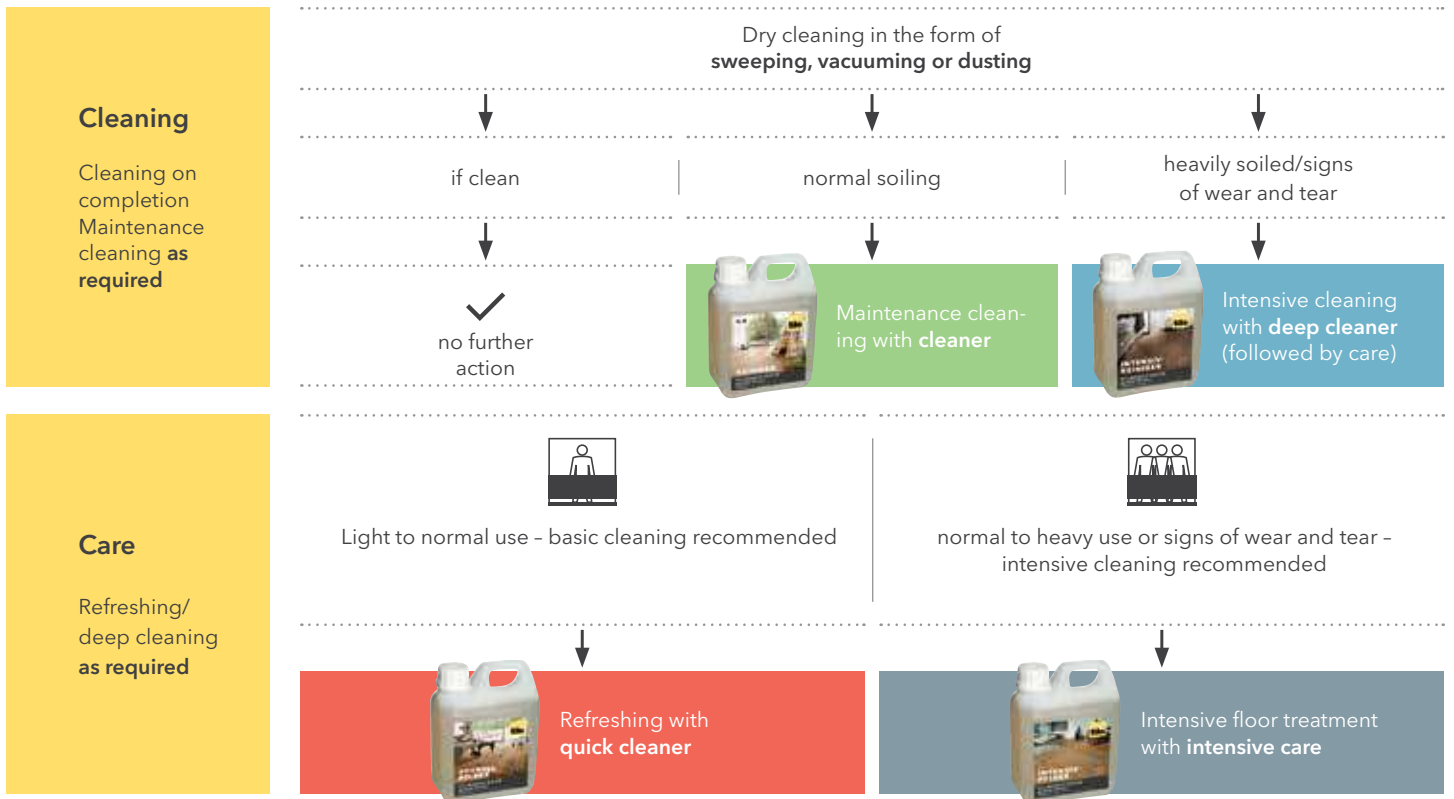

## Product properties

Surface:  
**Innovo NATUR oiled**

Edge design:  
**bevelled (2V)**

Adhesive:  
**yes\***

Connection:  
**powerFIX connection**

Floating installation:  
**yes\***

Underfloor heating  
**yes**

\* Only valid when following our corresponding installation guidelines, available at <https://www.tilo.com/en/service/installation-instructions>

tilo makes living spaces  
**harmonious.**

**Stairs are so much more than “just” the transition between two levels.** They act like a piece of furniture and have a significant influence over the atmosphere within a room. Tilo’s matching stair coverings and skirting boards create a harmonious overall look, which extends throughout your entire home.

## Cleaning and care